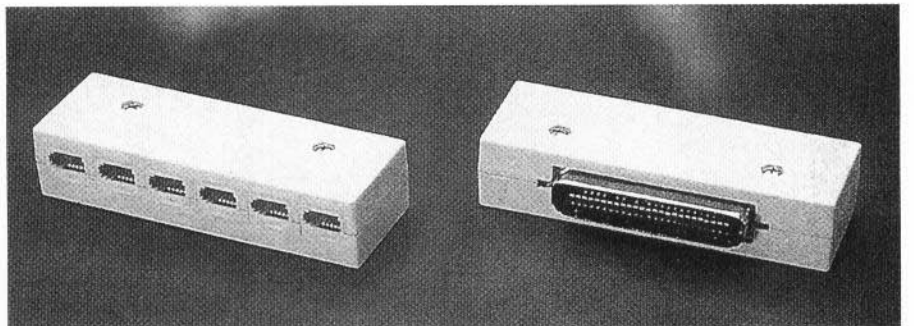

2411
BT 6-LINE TAP BOX
6 BT SOCKETS TO CENTRONICS-50 MALE CONN.